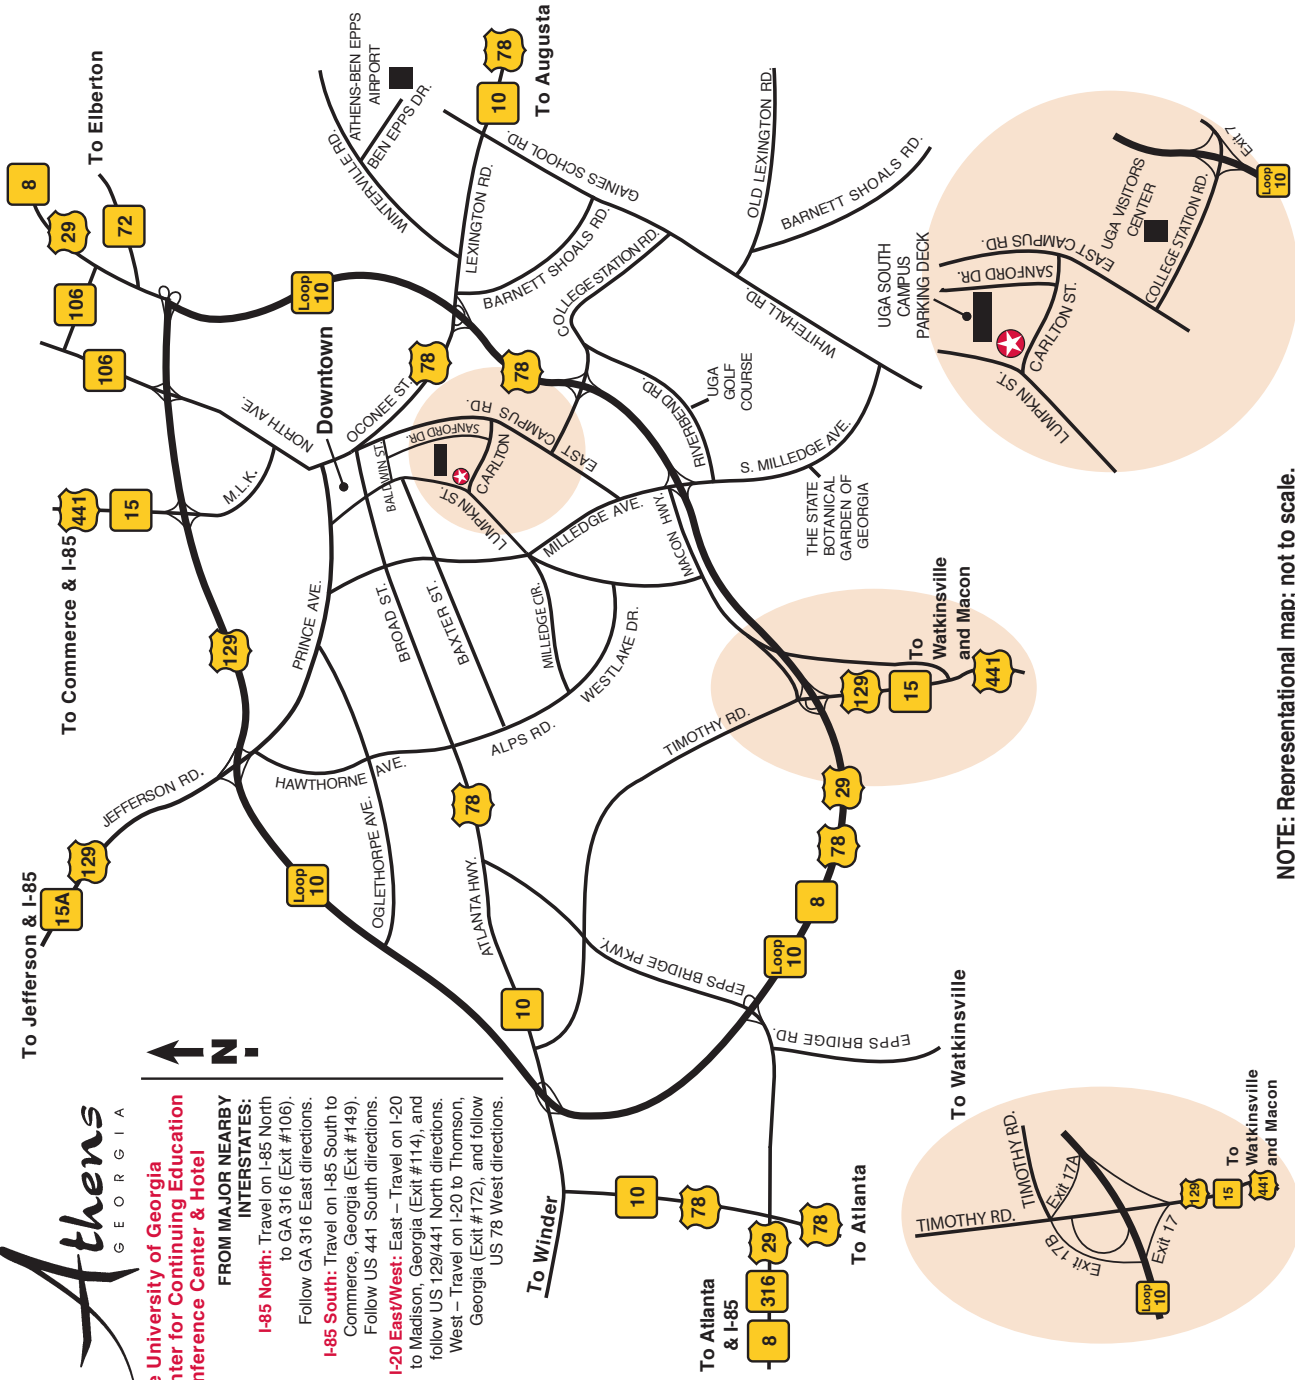

**The University of Georgia
Center for Continuing Education
Conference Center & Hotel**

FROM MAJOR NEARBY INTERSTATES:

- I-85 North:** Travel on I-85 North to GA 316 (Exit #106). Follow GA 316 East directions.
- I-85 South:** Travel on I-85 South to Commerce, Georgia (Exit #149). Follow US 441 South directions.
- I-20 East/West:** East – Travel on I-20 to Madison, Georgia (Exit #114), and follow US 129/441 North directions. West – Travel on I-20 to Thomson, Georgia (Exit #172), and follow US 78 West directions.

NOTE: Representational map; not to scale.